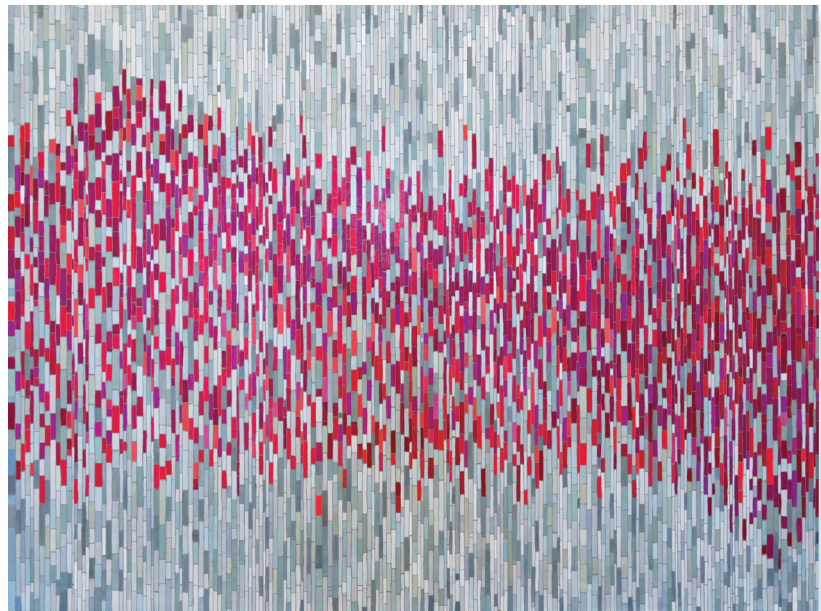

Kate Bradshaw David

Artist Statement

I am fascinated by the tessellations that occur in nature: the visual likeness between a speck of dust and a boulder, the same fluid dynamics between rushing water and once-molten lava cooled a millennia ago. I reduce these disparate elements to their bare outlines and then transform them using vibrant color and intentional line distortions to create a new, fantastical landscape. These abstracted, non-representational forms create personal meaning for the viewer through my use of contrasting and/or complementary colors and either organic or linear shapes. I want to evoke an emotional and tactile response for the viewer, one that transports them to a momentary meditative visual sanctuary.

Red Rain ~ 2021 ~ 36" x 48" ~ gouache and acrylic on wood panel

Dream of Fishes ~ 2021 ~ 36" x 24" ~ gouache and acrylic on wood panel

About the Artist

Kate Bradshaw David is a contemporary multi-disciplinary artist. She has studied under amazing artists and mentors including Sam Coronado, Susan Frame, and Ishmael Soto. In 2018 and 2019 she was a Resident Artist at the Dougherty Art Center. Kate continues to reside and explore her creative practice in Austin, Texas.