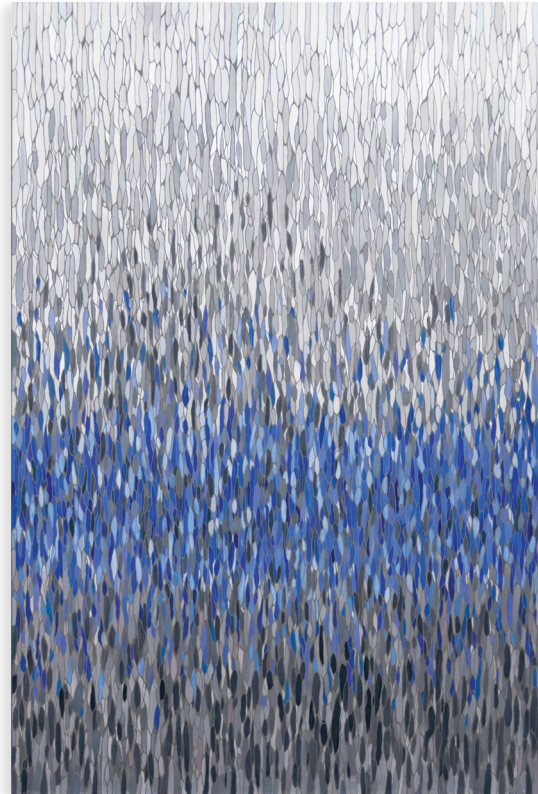

Kate Bradshaw David

Artist Statement

I am fascinated by the tessellations that occur in nature: the visual likeness between a speck of dust and a boulder, the same fluid dynamics between rushing water and once-molten lava cooled a millennia ago. I reduce these disparate elements to their bare outlines and then transform them using vibrant color and intentional line distortions to create a new, fantastical landscape. These abstracted, non-representational forms create personal meaning for the viewer through my use of contrasting and/or complementary colors and either organic or linear shapes. I want to evoke an emotional and tactile response for the viewer, one that transports them to a momentary meditative visual sanctuary.

Red Rain ~ 2021 ~ 36" x 48" ~ gouache and acrylic on wood panel

Dream of Fishes ~ 2021 ~ 36" x 24" ~ gouache and acrylic on wood panel

About the Artist

Kate Bradshaw David is a contemporary multi-disciplinary artist. She has studied under amazing artists and mentors including Sam Coronado, Susan Frame, and Ishmael Soto. In 2018 and 2019 she was a Resident Artist at the Dougherty Art Center. Kate continues to reside and explore her creative practice in Austin, Texas.