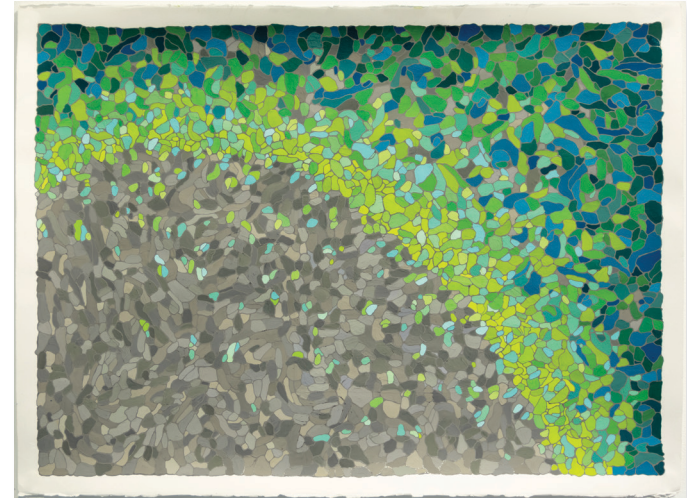

Kate Bradshaw David

Artist Statement

I am fascinated by the tessellations that occur in nature: the visual likeness between a speck of dust and a boulder, the same fluid dynamics between rushing water and once-molten lava cooled a millennia ago. I reduce these disparate elements to their bare outlines and then transform them using vibrant color and intentional line distortions to create a new, fantastical landscape. These abstracted, non-representational forms create personal meaning for the viewer through my use of contrasting and/or complementary colors and either organic or linear shapes. I want to evoke an emotional and tactile response for the viewer, one that transports them to a momentary meditative visual sanctuary.

Red Rain ~ 2021 ~ 36" x 48" ~ gouache and acrylic on wood panel

Dream of Fishes ~ 2021 ~ 36" x 24" ~ gouache and acrylic on wood panel

About the Artist

Kate Bradshaw David is a contemporary multi-disciplinary artist. She has studied under amazing artists and mentors including Sam Coronado, Susan Frame, and Ishmael Soto. In 2018 and 2019 she was a Resident Artist at the Dougherty Art Center. Kate continues to reside and explore her creative practice in Austin, Texas.