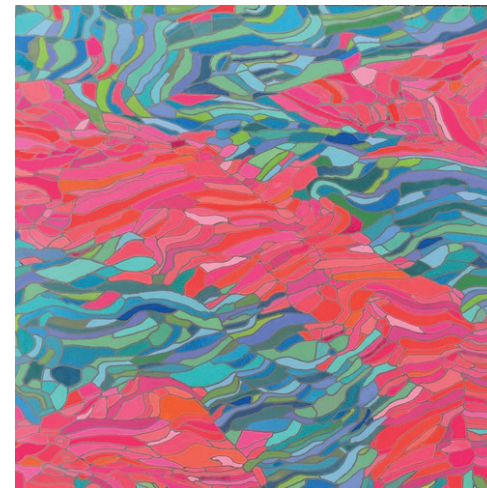

BIBLIOGRAPHY

1. 2014 TV Interview; Easter Egg Dye-O-Rama – KEYE-TV-
   April, 14, 2014
2. 2013 Newspaper; Brenner, Wayne Allen – EAST Stops – Austin
   Chronicle – November 11, 2013
3. 2012 Radio Interview; Collective: Explore the Arts in Austin –
   KLRU – November 2012
4. Web-Magazine; Breaux, Adrienne – Navigating E.A.S.T.:
   What to see, who to know and where to go
   CultureMap Austin – November 6, 2012
5. 2011 Newspaper; Brenner, Wayne Allen – 11/11 EAST Stops – Austin
   Chronicle – November 11, 2011
   TV Interview; Ukrainian Easter Eggs – KEYE-TV – April 22,
   2011
   Web-Magazine; Schwartz, Sara – 10 Awesomely Decorated
   Easter Eggs – Delish.com – April 19, 2011
6. 2010 Newspaper; Gabriel, Amy & Marques Harper – Delicate Art on
   the Shell of an Egg – April 1, 2010
   Magazine; Shell Game – Glossy Home – April 2010
7. 2009 Newspaper; Harper, Marques – Learn to Dye Eggs That Are to
   Dye For – April 2, 2009

EDUCATION

- 2018-19 Resident Artist, Dougherty Art Center, Austin, TX
  Studied under: Belinda Casey, Sam Coronado, Susan Frame, Mike
  Grafa, Michael Schlieffke, Ishmael Soto, Haydee
  Suescum

CAMiBA
GALLERY

Isthmus/Pink Fish ~ 2019
10" x 10" ~ gouache and acrylic on birch panel