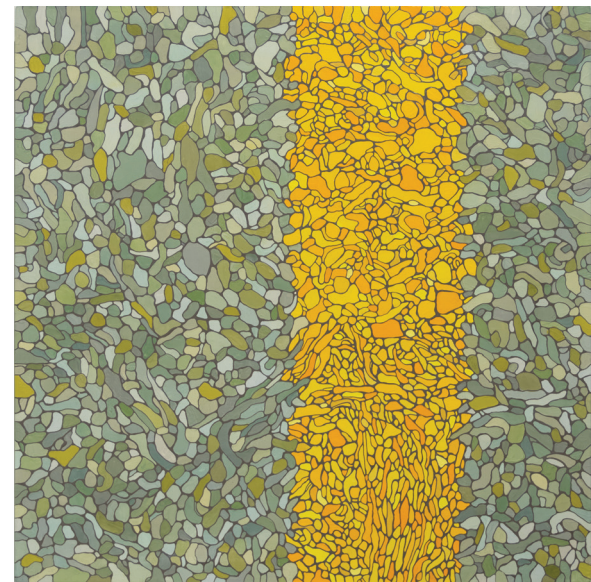

Solar Alignment ~ 2021 ~ 24" x 24" ~ gouache and acrylic on wood panel